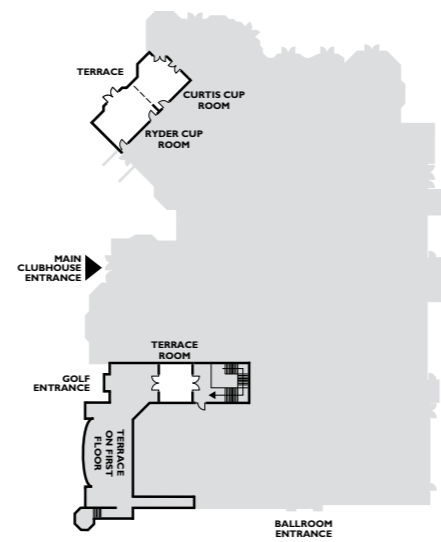

RYDER CUP ROOM, CURTIS CUP ROOM AND TERRACE ROOM

WENTWORTH CLUB
PRIVATE FUNCTION ROOMS
 RYDER CUP ROOM, CURTIS CUP ROOM AND TERRACE ROOM

KEY

- (F) Lighting control
- Ceiling downlighters on dimmer control
- (WL) Wall lights
- (E²) 13amp twin electric
- (CE²) 13amp twin electric socket clean supply
- (SC) Screen control
- (T) Outside BT line
- (L) Ceiling speakers
- (C) Curtain control
- (TV) TV point