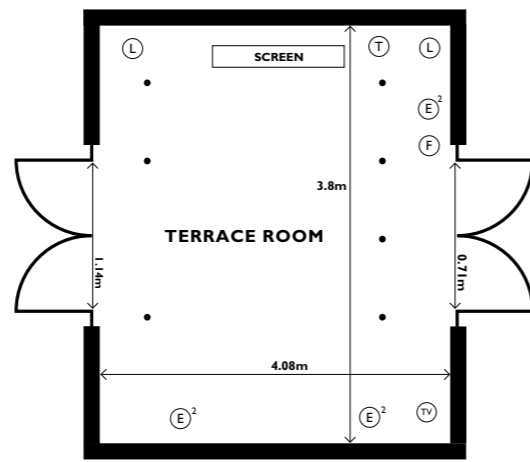

RYDER CUP ROOM, CURTIS CUP ROOM AND TERRACE ROOM

WENTWORTH CLUB
PRIVATE FUNCTION ROOMS
RYDER CUP ROOM, CURTIS CUP ROOM AND TERRACE ROOM

KEY

- (F) Lighting control
- Ceiling downlighters on dimmer control
- (WL) Wall lights
- (E²) 13amp twin electric
- (CE²) 13amp twin electric socket clean supply
- (SC) Screen control
- (T) Outside BT line
- (L) Ceiling speakers
- (C) Curtain control
- (TV) TV point

Wentworth Club
Wentworth Drive
Virginia Water
Surrey GU25 4LS
Telephone 01344 842201
Fax 01344 842804
www.wentworthclub.com