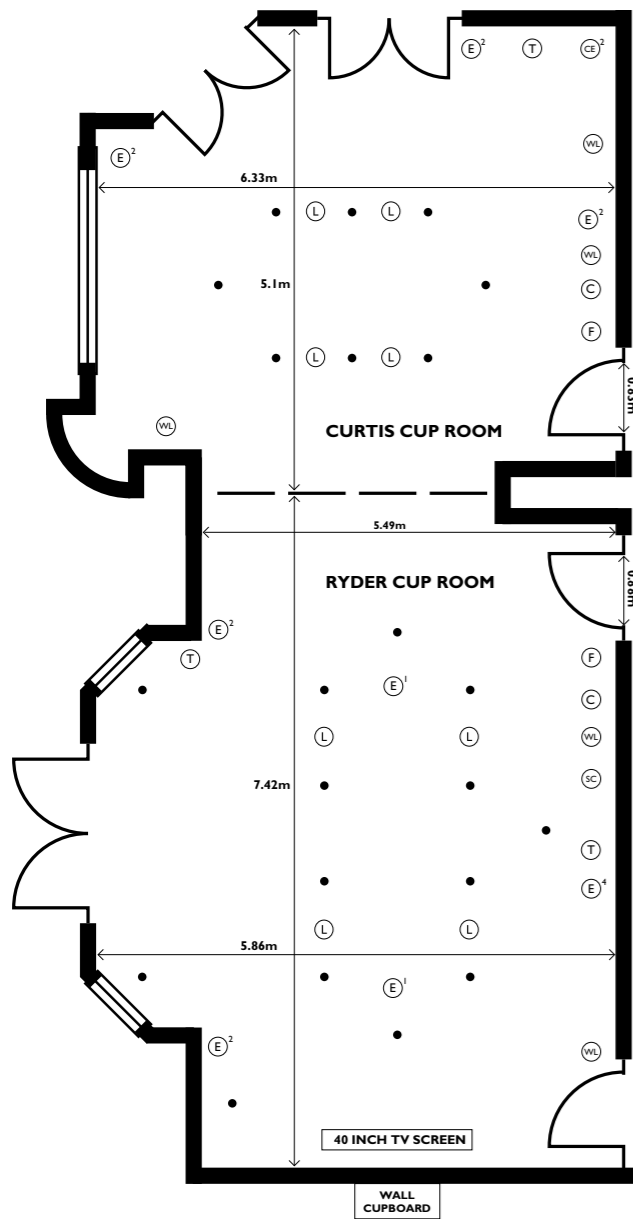

RYDER CUP ROOM, CURTIS CUP ROOM AND TERRACE ROOM

WENTWORTH CLUB
PRIVATE FUNCTION ROOMS
 RYDER CUP ROOM, CURTIS CUP ROOM AND TERRACE ROOM

KEY

- (F) Lighting control
- Ceiling downlighters on dimmer control
- (WL) Wall lights
- (E²) 13amp twin electric
- (CE²) 13amp twin electric socket clean supply
- (SC) Screen control
- (T) Outside BT line
- (L) Ceiling speakers
- (C) Curtain control
- (TV) TV point