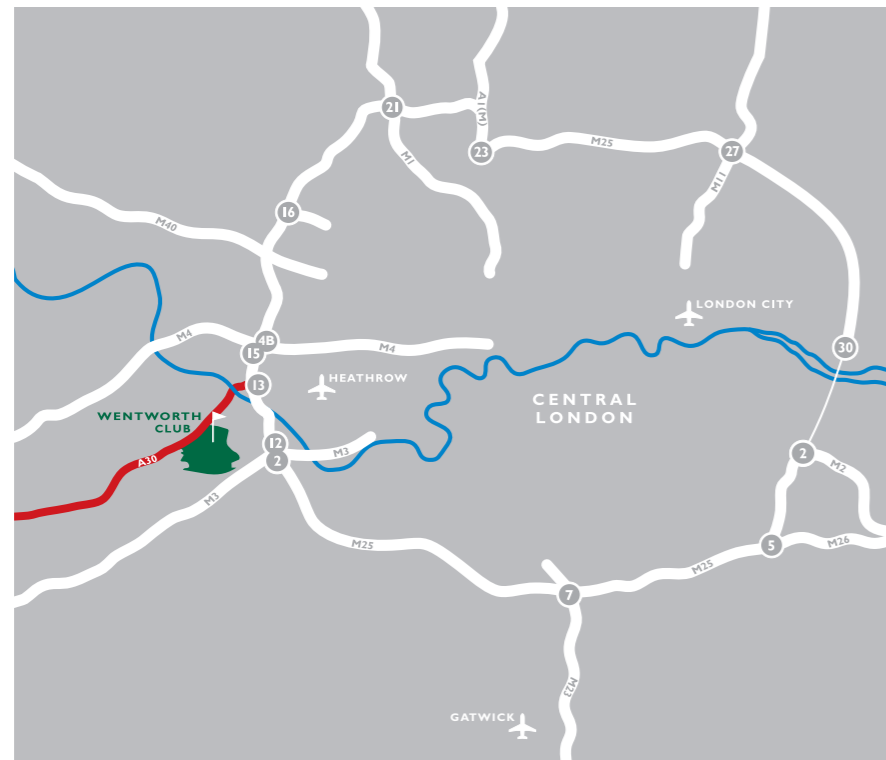

**TO BOOK, OR FOR MORE INFORMATION  
PLEASE CONTACT OUR GOLF EVENT  
TEAM ON 01344 846313/346 OR EMAIL  
GOLFDAYS@WENTWORTHCLUB.COM**

**GETTING TO WENTWORTH**

LOCATED OFF THE A30 BETWEEN EGHAM  
AND BAGSHOT SOME 15 MINUTES FROM  
HEATHROW AND 35 MINUTES FROM  
GATWICK, WENTWORTH IS EASILY  
ACCESSED FROM THE M4 AND M25  
JUNCTION 13 OR M3 JUNCTION 3.  
THE MAIN ENTRANCE IS OPPOSITE  
THE A329 TO ASCOT.