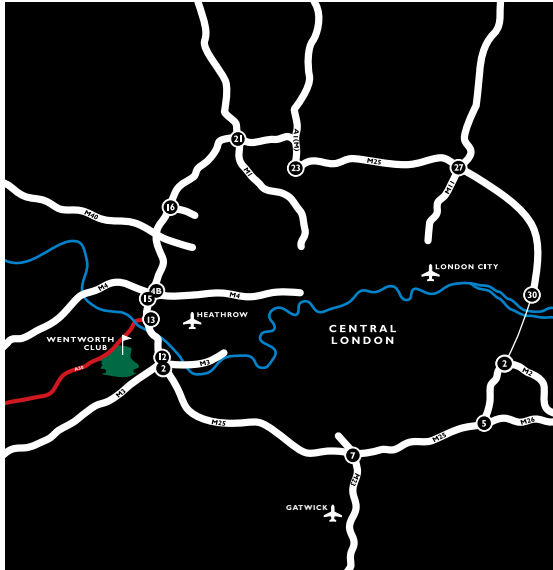

Getting to Wentworth

The Club is just 45 minutes outside London by road or by train from Waterloo to Virginia Water. Located off the A30 between Egham and Bagshot some 15 minutes from Heathrow and 35 minutes from Gatwick, Wentworth is easily accessed from the M4 and M25 junction 13 or M3 junction 3. The main entrance is opposite the A329 to Ascot.

*Wentworth Club
Wentworth Drive
Virginia Water
Surrey GU25 4LS
Telephone 03144 842201
Fax 03144 842804*

Wentworth

WWW.WENTWORTHCLUB.COM