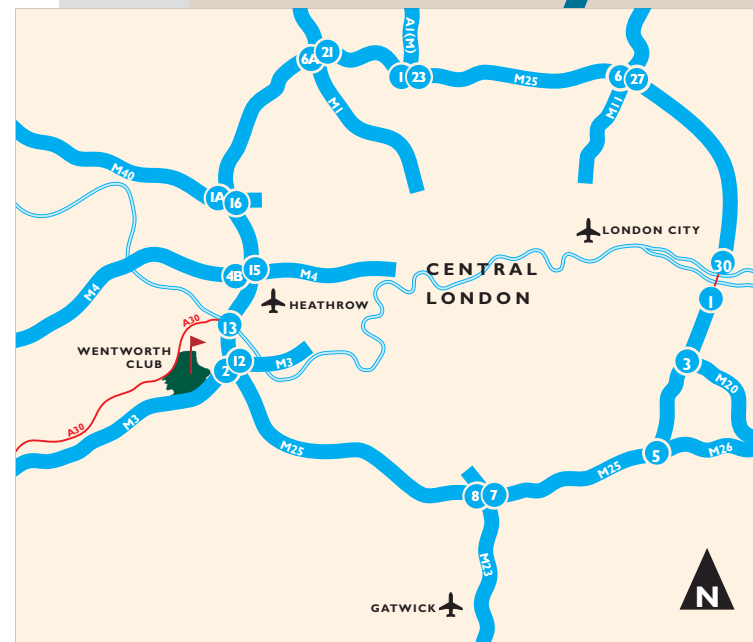

**WENTWORTH CLUB
LOCATION**

Wentworth Club is conveniently located in Virginia Water, near Ascot, just off the A30.
 With easy access to the M4 and M25, the Club is only 25 minutes away from Heathrow, less than an hour from Gatwick and just 50 minutes from Central London.

From London follow the M4 west, taking exit 4B on to the M25, in the Gatwick direction.
 At exit 13, A30 Staines, follow the A30 towards Egham and Bagshot.
 At the junction of the A30 and A329 to Ascot, turn left at the traffic lights into Wentworth Club.